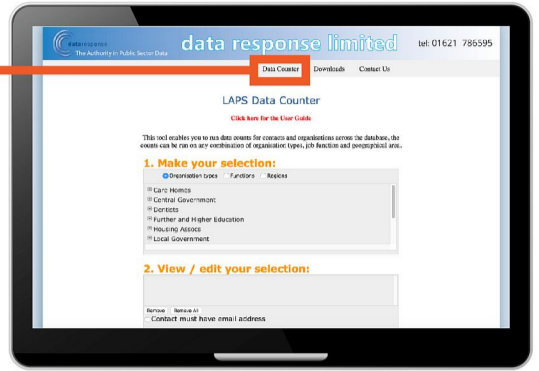

STEP 1

Click on the **Data Counter**.
A new window opens.

STEP 2

The **Organisation types** radio button is clicked by default.

1. Make your selection:

Organisation types Functions Regions

- Care Homes
- Central Government
- Dentists
- Further and Higher Education
- Housing Assocs
- Local Government