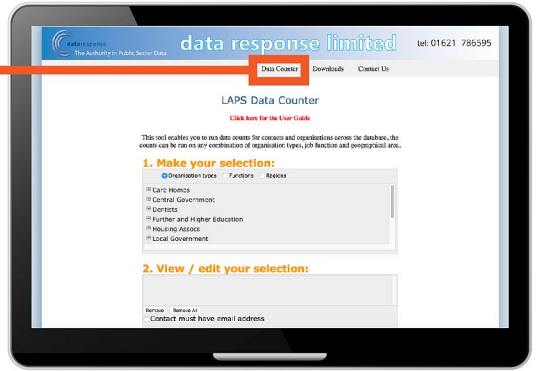

STEP 1

Click on the **Data Counter**.
A new window opens.

STEP 2

The **Organisation types** radio button is clicked by default.

1. Make your selection:

Organisation types Functions Regions

- Care Homes
- Central Government
- Dentists
- Further and Higher Education
- Housing Assocs
- Local Government